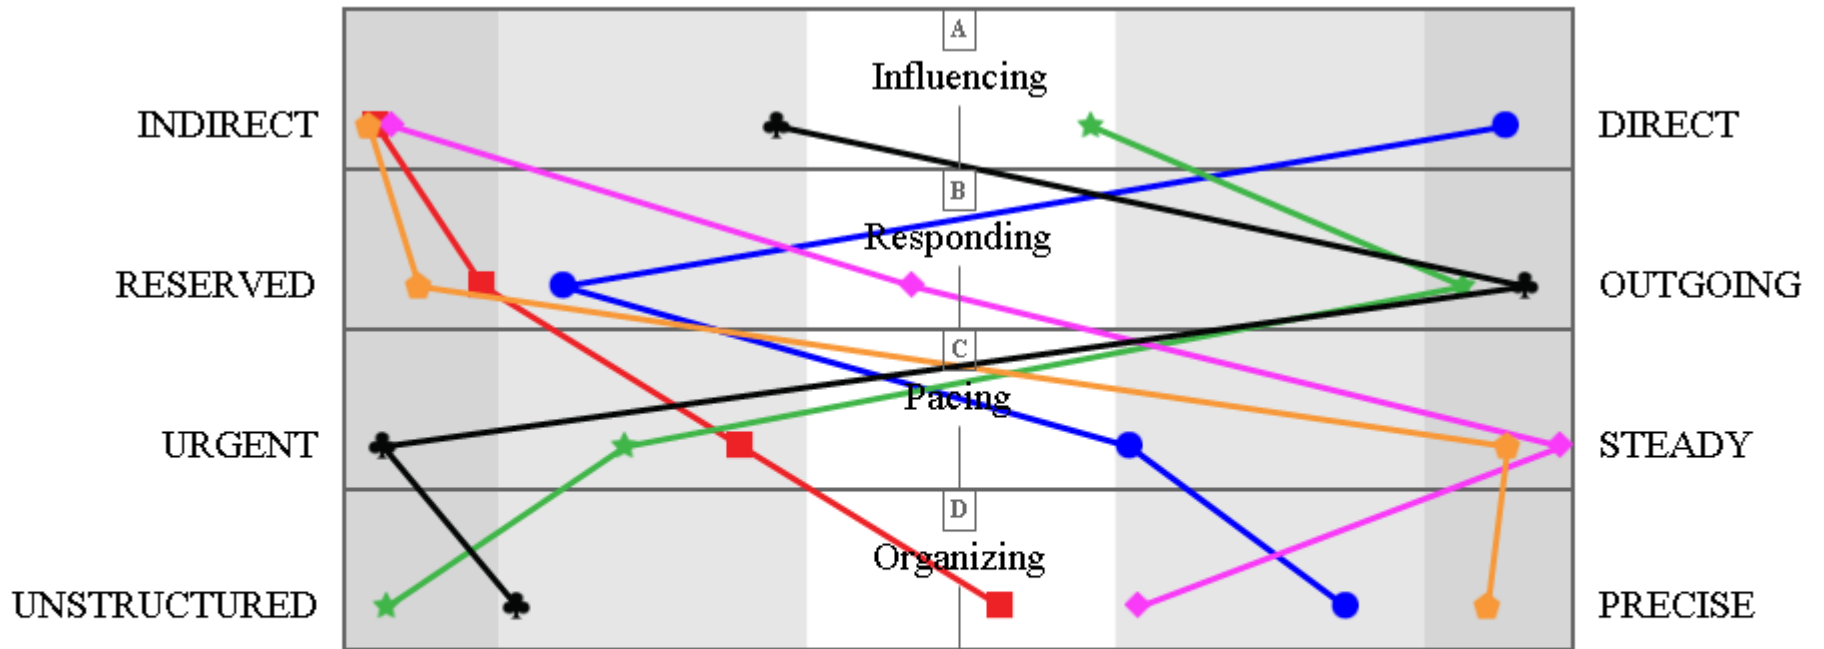

TEAM CLUSTER MAP

Sample Team

6/19/2013

Key

- Jane Adams
- ★ Tom Hayes
- ◆ Carol Lewis
- John Doe
- ◆ Ken Johnson
- ♣ John Smith